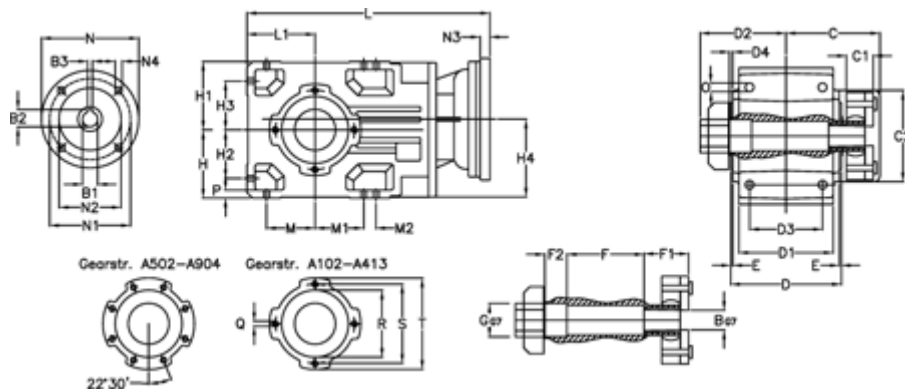

Article number: 296003510556420

Description: Bevel helical gearbox  
A353QF40-105,5-P63B5

## Measures

B = 40	D1 = 166	F2 = 53	L = 417.0	N3 = 4
B1 = 11	D2 = 80	G = 42	L1 = 100	N4 = M8x19
B2 = 12.8	D3 = 135	GA = 43	M = 73.0	O = 12.0
B3 = 4	d4 = 5.0	H = 100	M1 = 73.0	P = 11
C = 70.0	Description = A353 QF-xx P63 B5	H1 = 100	M2 = 11	Q = M10x17
C1 = 24	E = 3.5	H2 = 73.0	N = 140	R = 110
C2 = 90.0	F = 12.0	H3 = 73.0	N1 = 115	S = 130
D = 173	F1 = 48.0	H4 = 114.0	N2 = 95	T = 150